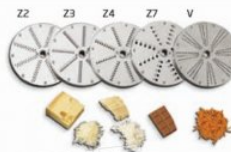

DISCHI PER TAGLIO A CUBETTI - CUBE CUT