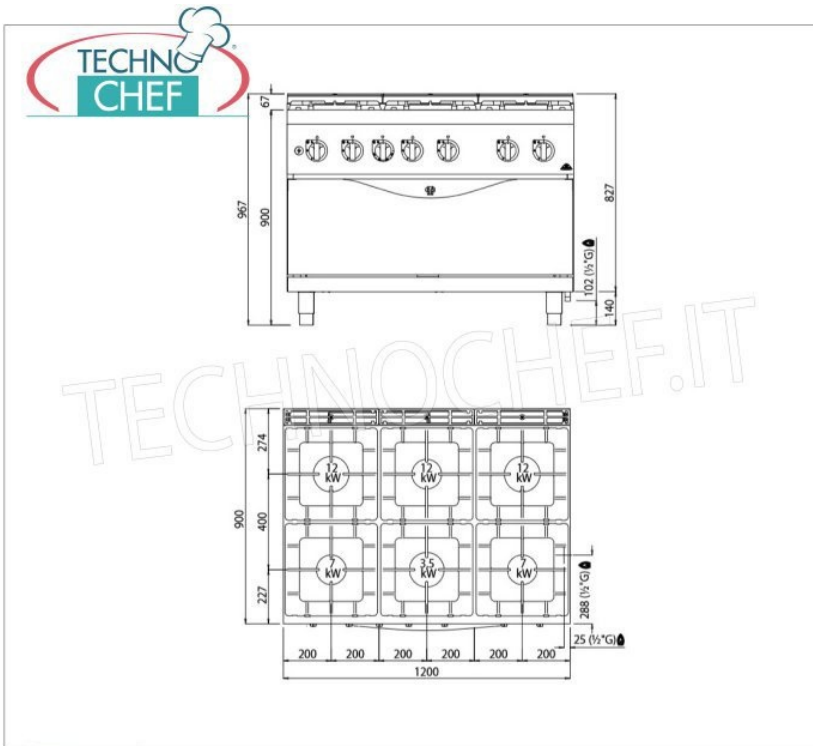

Marchio CE
Made in Italy

SCHEDA TECNICA

Potenza termica (Kw) 65,5

Peso netto (Kg)	226
Larghezza (mm)	1200
Profondità (mm)	900
Altezza (mm)	900

TECHNO CHEF

Cucine HIGH POWER

A close-up photograph of a high-power cast iron burner. The burner is cylindrical with a thick, dark metal body and a central gas inlet. It features a wide, flat top surface with a central circular opening and a series of small holes around the perimeter. A watermark 'TECHNOCHEF.IT' is visible across the image.